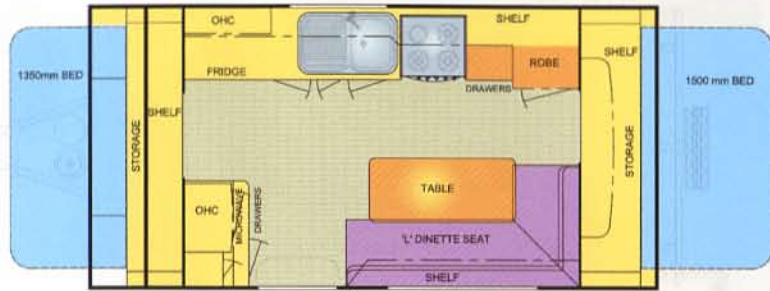

TRANSFORMA FOLD OUT POP TOP

4.5m (14' 9" x 7' 6")

MT450

The Transforma fold out pop top is a perfect combination of the right ingredients for both families and couples. At 4.5 meters long it is ideally suited to the average car, has an abundance of cupboard space, will accommodate up to 5 people, and most importantly is very spacious.

Take the opportunity to transform your spirit of adventure into reality with the Transforma XC option.

FACTORY FITTED OPTIONS

- Air-conditioning
- Oven
- Wynguard TV antenna
- RM2553 refrigerator
- Slimline blinds
- External shower, HWS
- XC option